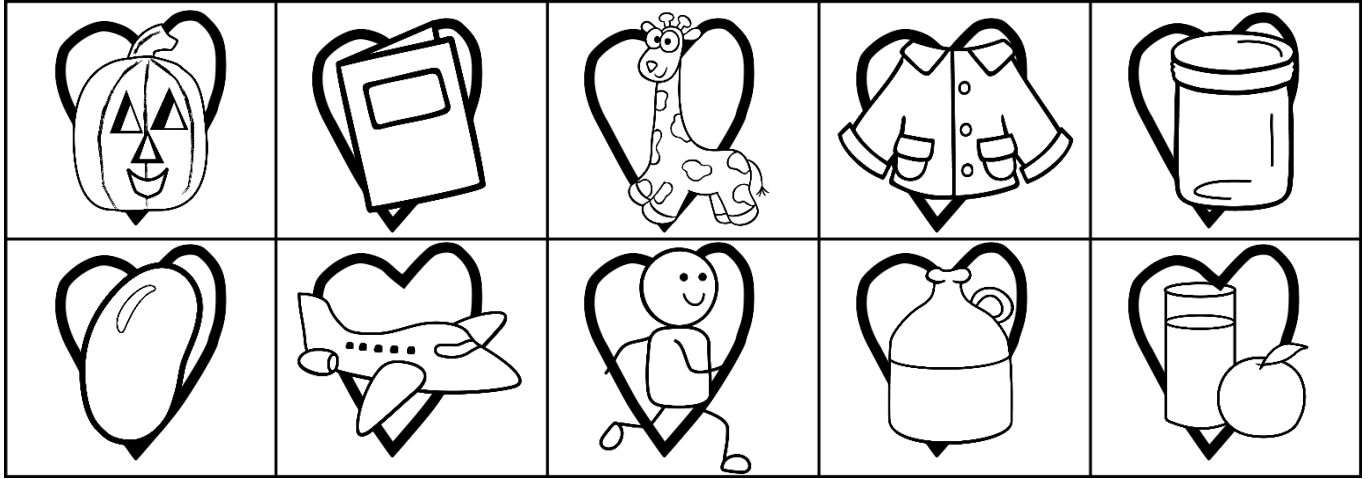

Love Mother Earth

/J/ sounds