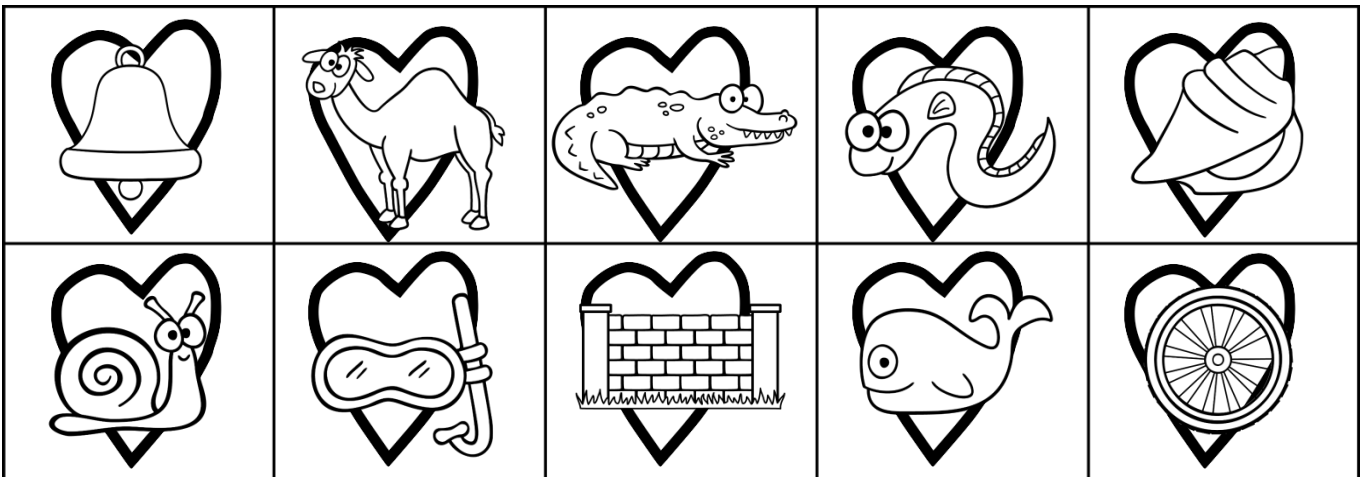

Love Mother Earth

/I/ sounds

/I/ sounds