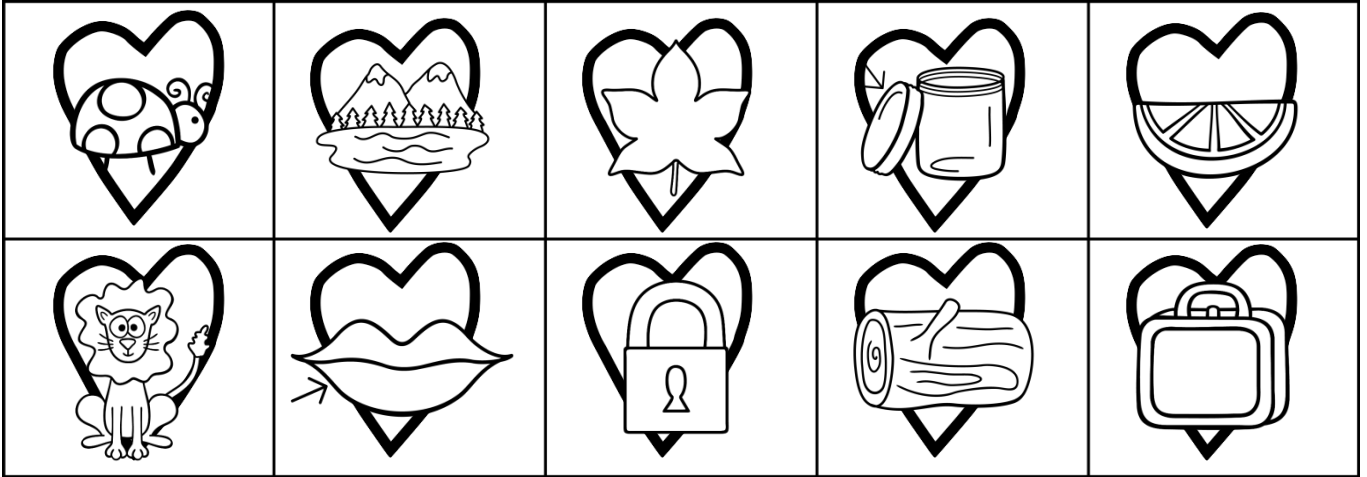

Love Mother Earth

/I/ sounds

/I/ sounds