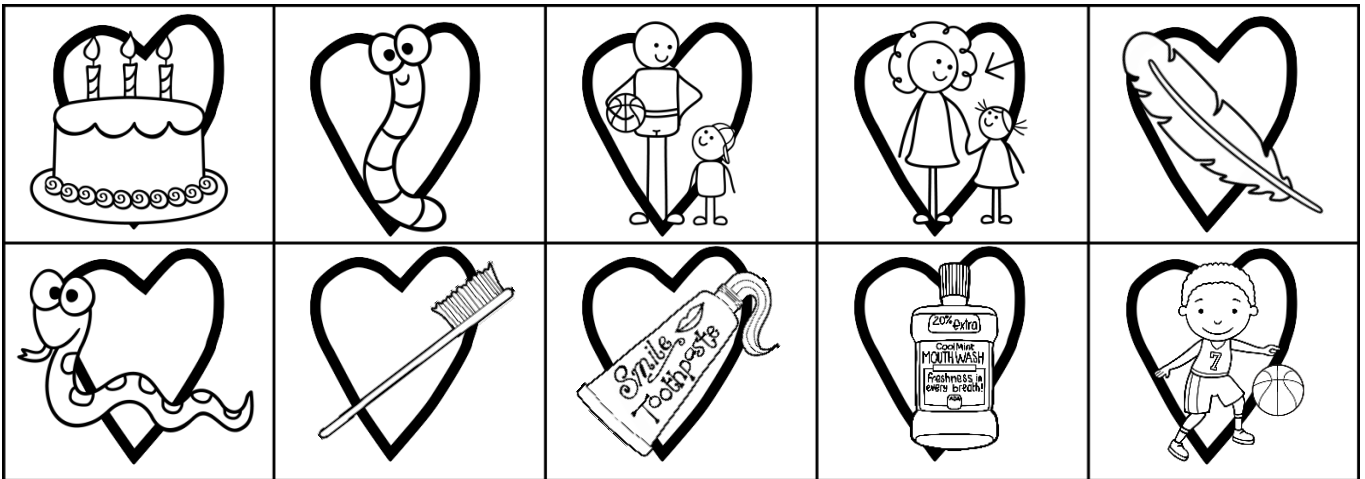

Love Mother Earth

/th/ sounds

/th/ sounds