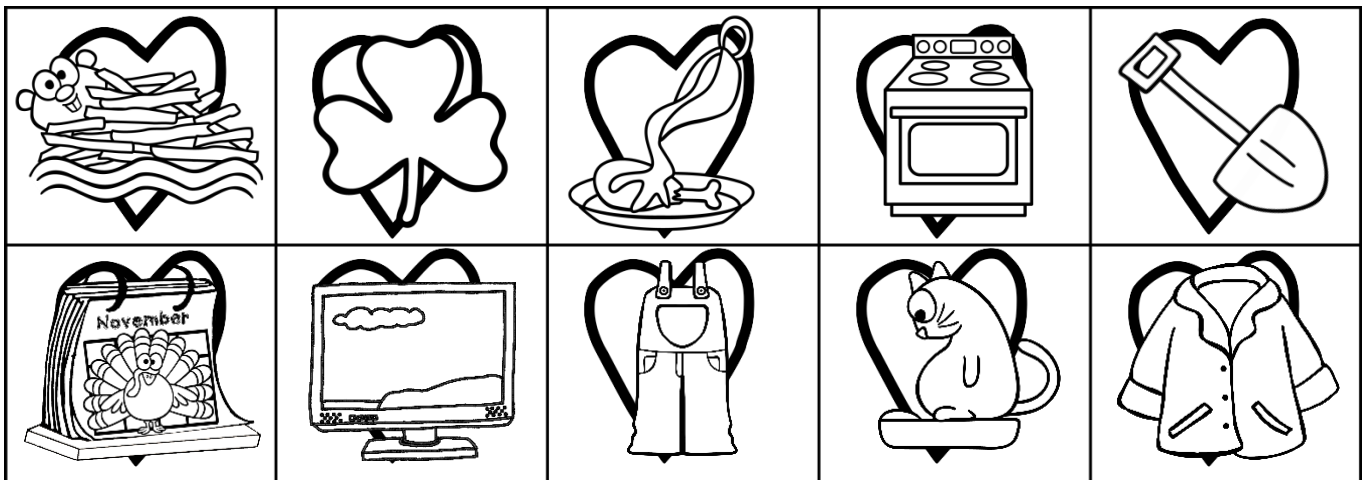

Love Mother Earth

/v/ sounds

/v/ sounds