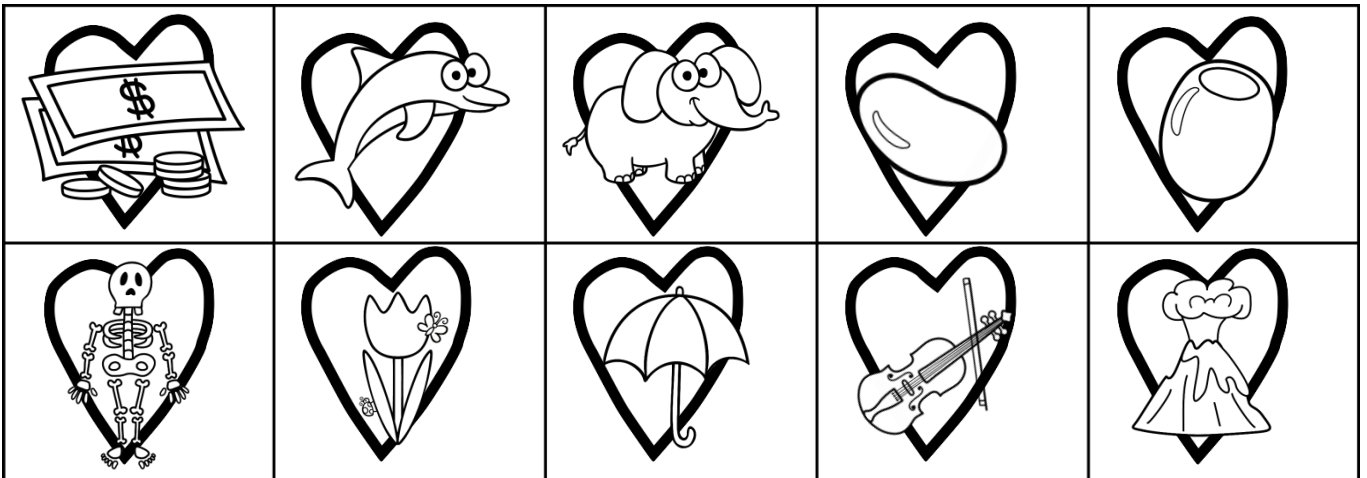

Love Mother Earth

/I/ sounds

/I/ sounds