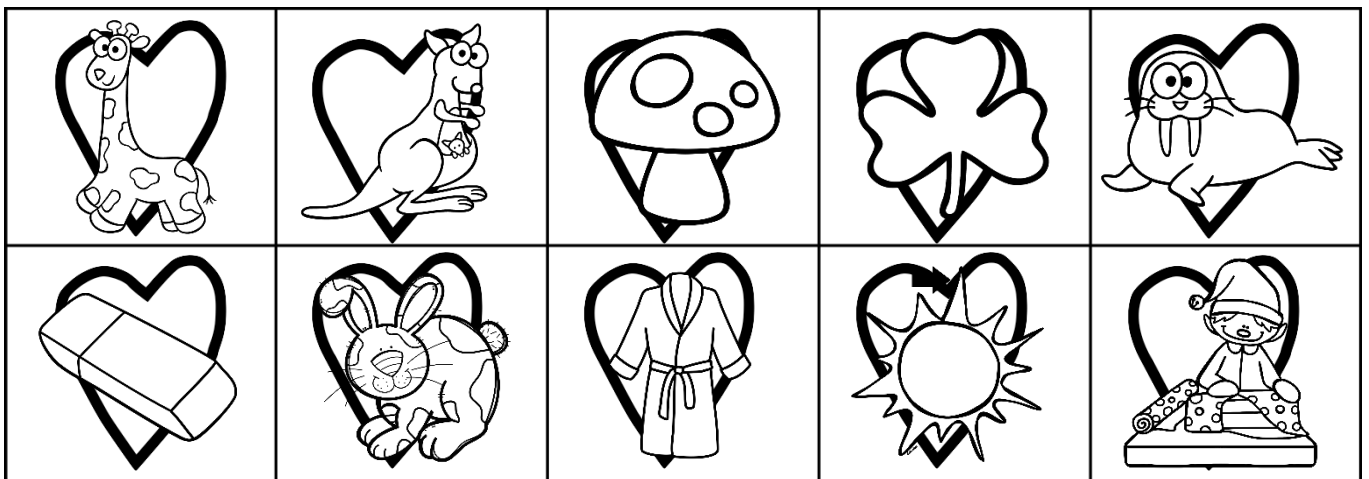

Love Mother Earth

pre-vocalic /r/

pre-vocalic /r/ sounds