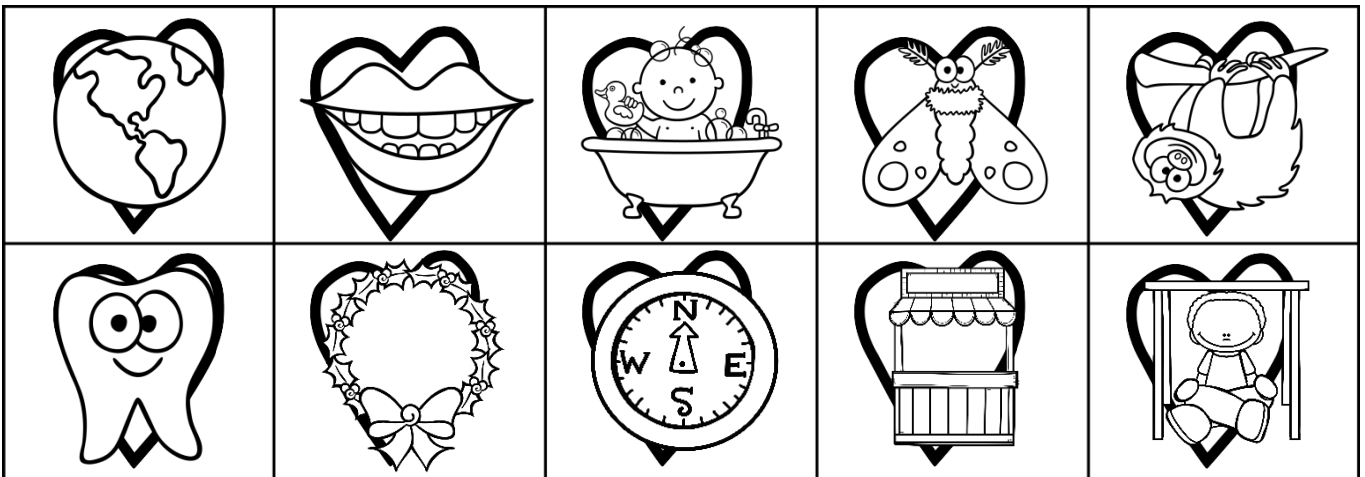

Love Mother Earth

/th/ sounds

/th/ sounds