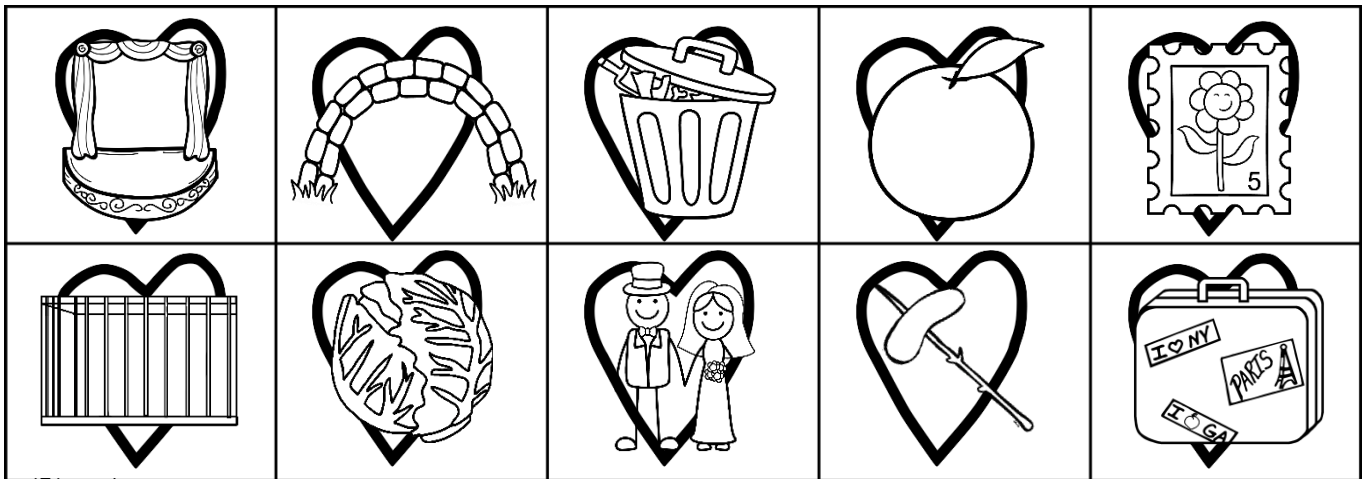

Love Mother Earth

/J/ sounds