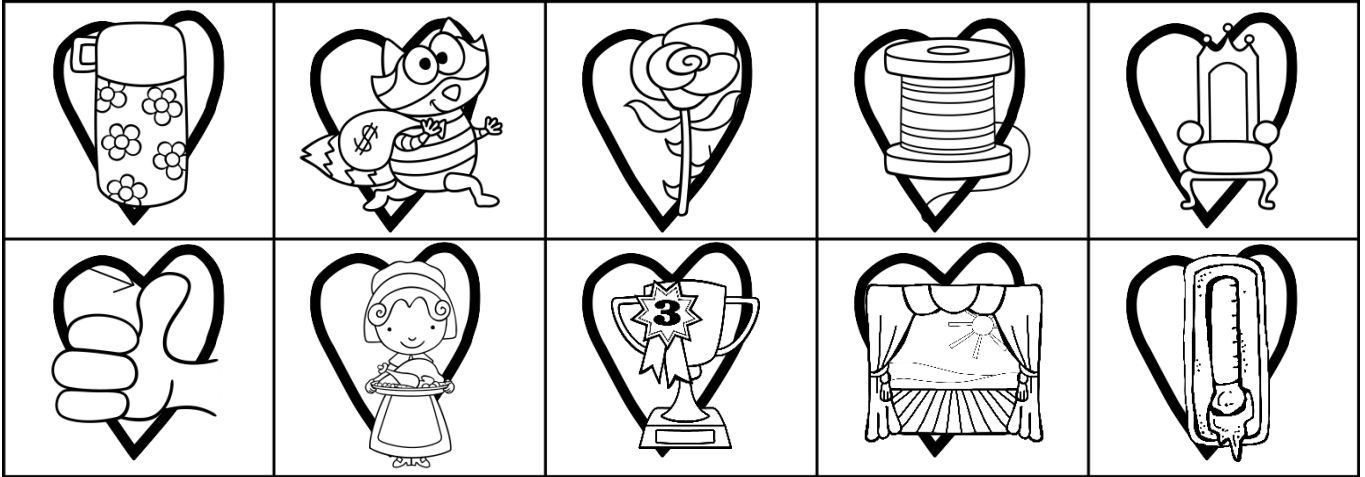

Love Mother Earth

/th/ sounds

/th/ sounds