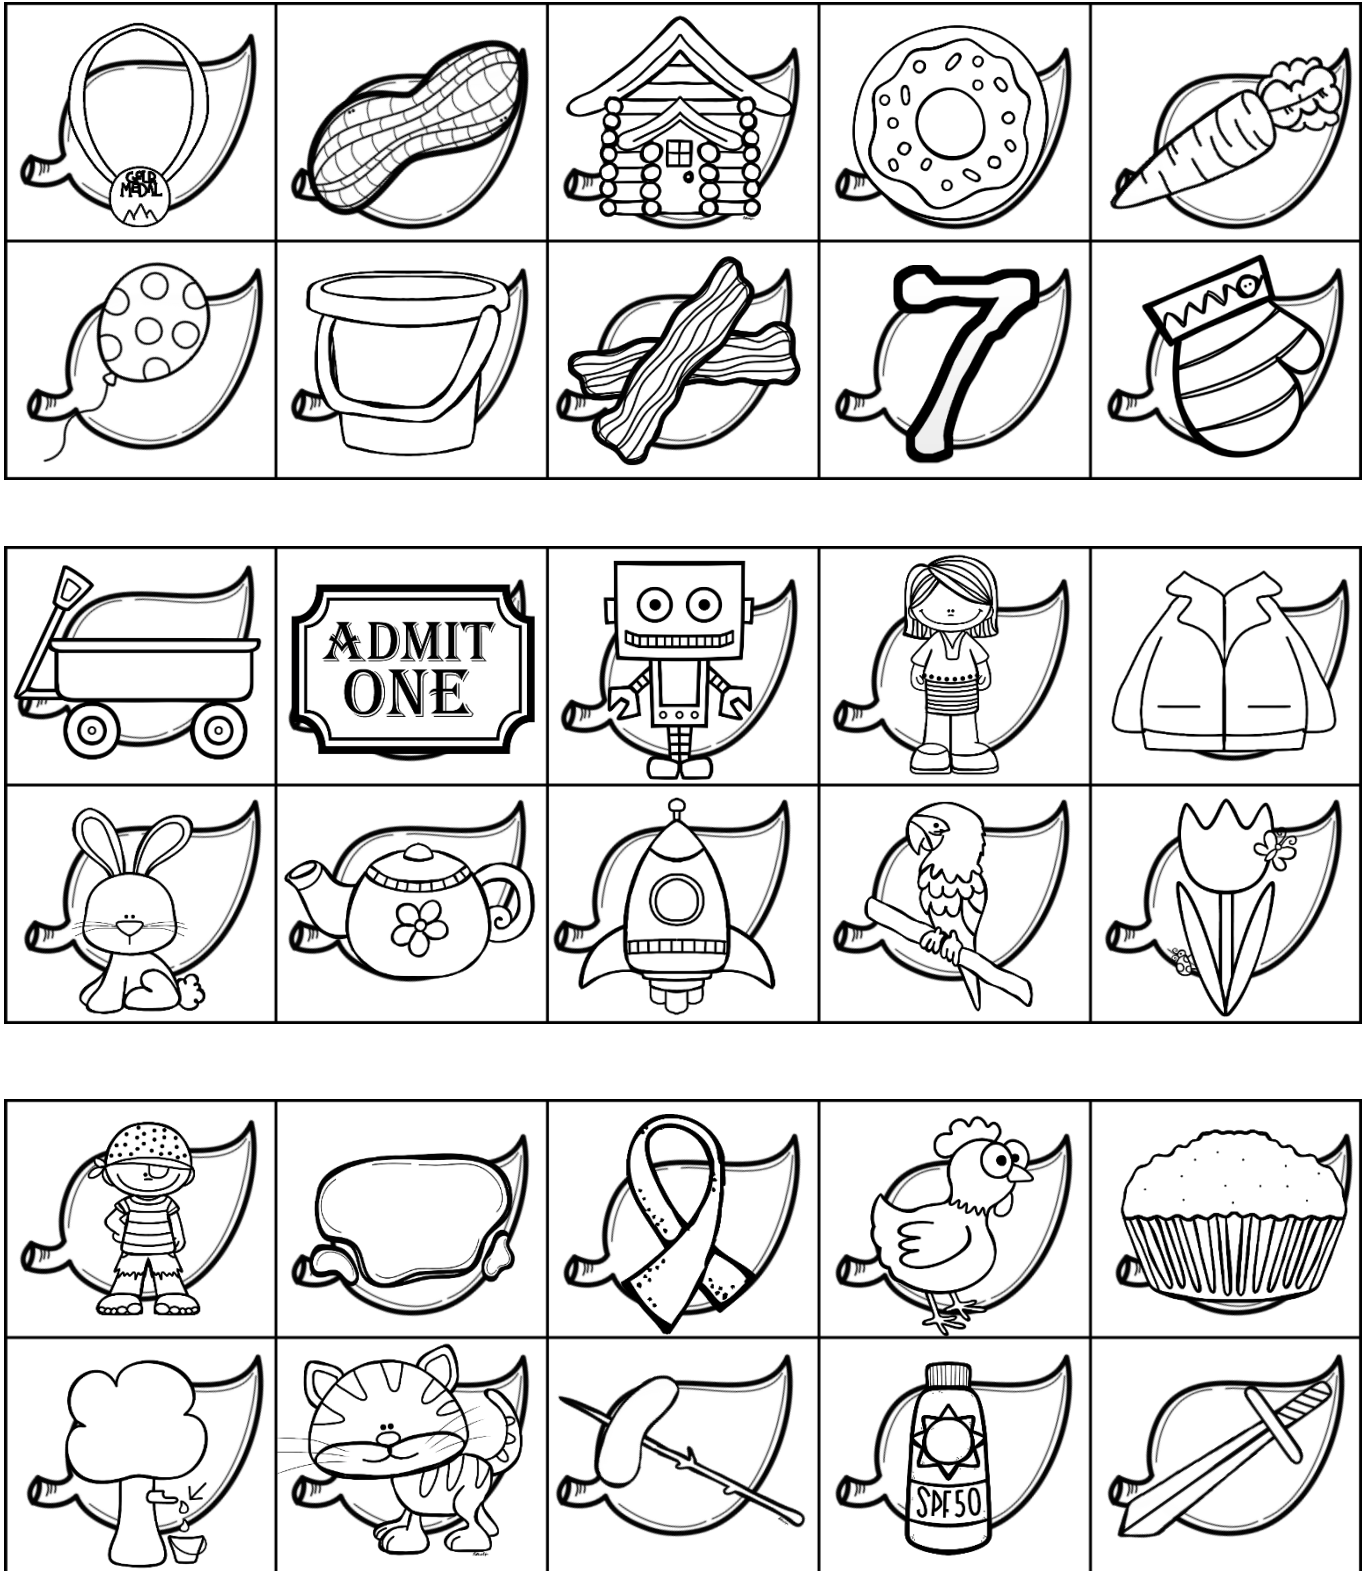

Let's Monkey Around

Check the number of words you said correctly.

<input type="checkbox"/>	<input type="checkbox"/>	<input type="checkbox"/>	<input type="checkbox"/>	<input type="checkbox"/>
<input type="checkbox"/>	<input type="checkbox"/>	<input type="checkbox"/>	<input type="checkbox"/>	<input type="checkbox"/>

___ / 10 ___ %

SLP Notes:

Let's Monkey Around

Let's Monkey Around

Let's Monkey Around

Let's Monkey Around

Let's Monkey Around

Let's Monkey Around