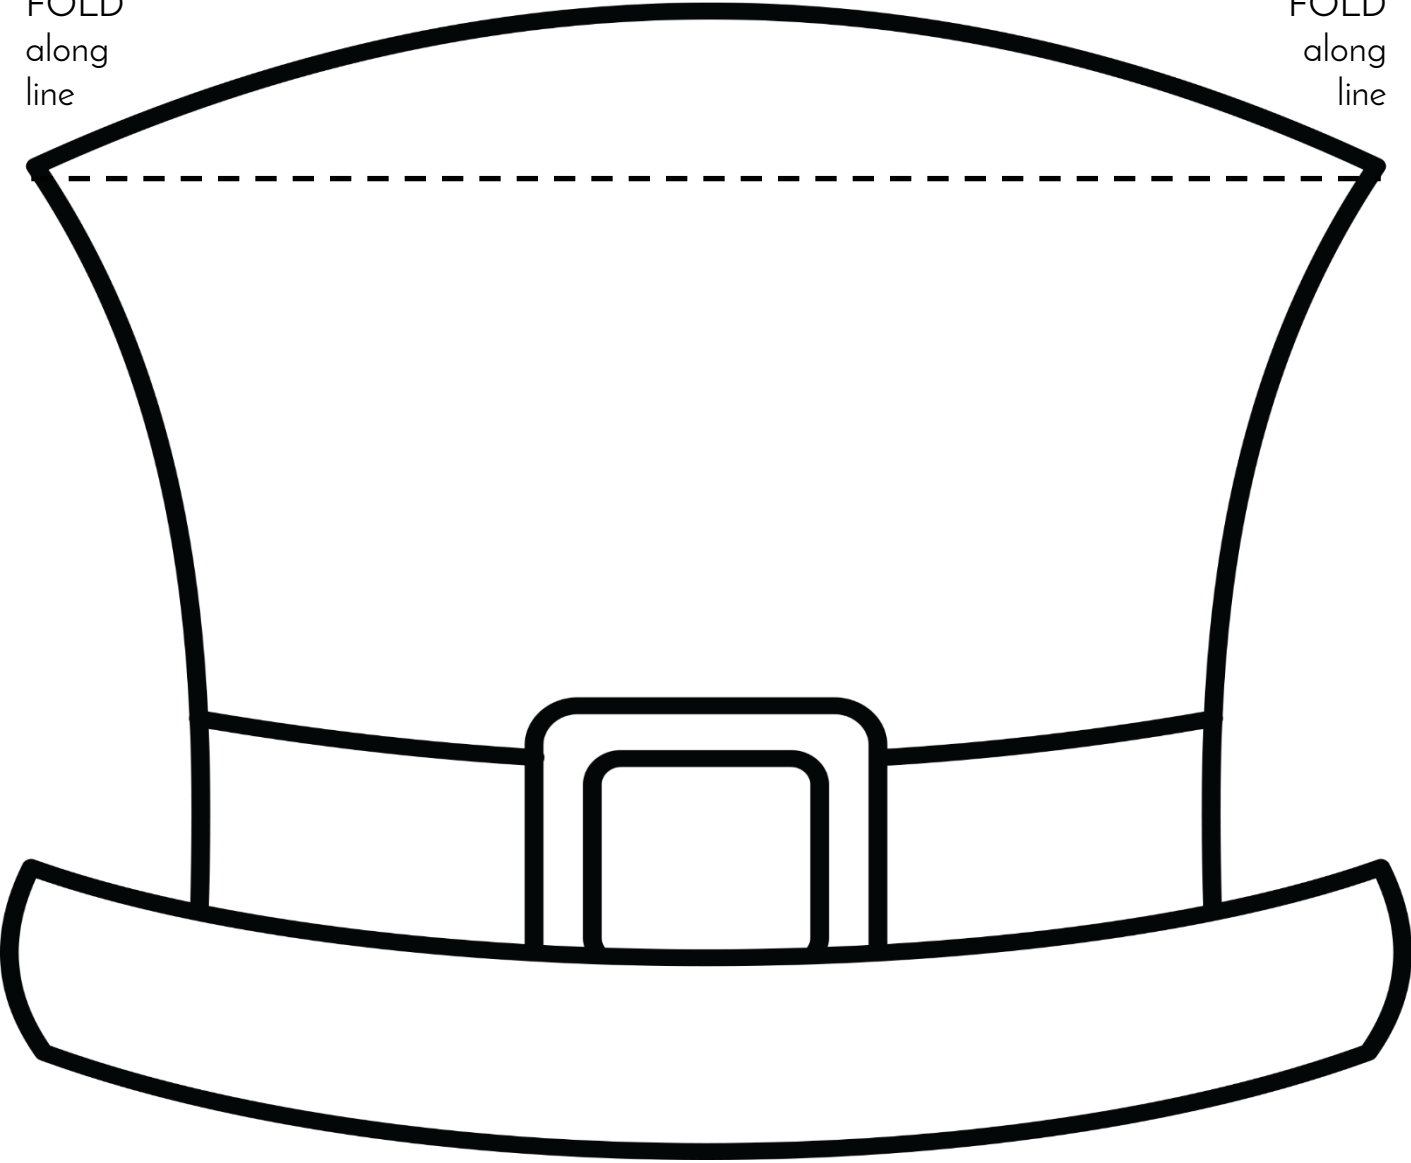

PORTRAIT ORIENTATION PAGE

Apply GLUE above line

FOLD
along
line

FOLD
along
line

 <p>dancing</p>	 <p>pot of gold</p>	 <p>rainbow</p>	 <p>leprechaun</p>
 <p>clover</p>	<h1>St. Patrick's Day</h1>		 <p>harp</p>
 <p>flag</p>	 <p>horseshoe</p>	 <p>lucky</p>	 <p>gold coins</p>